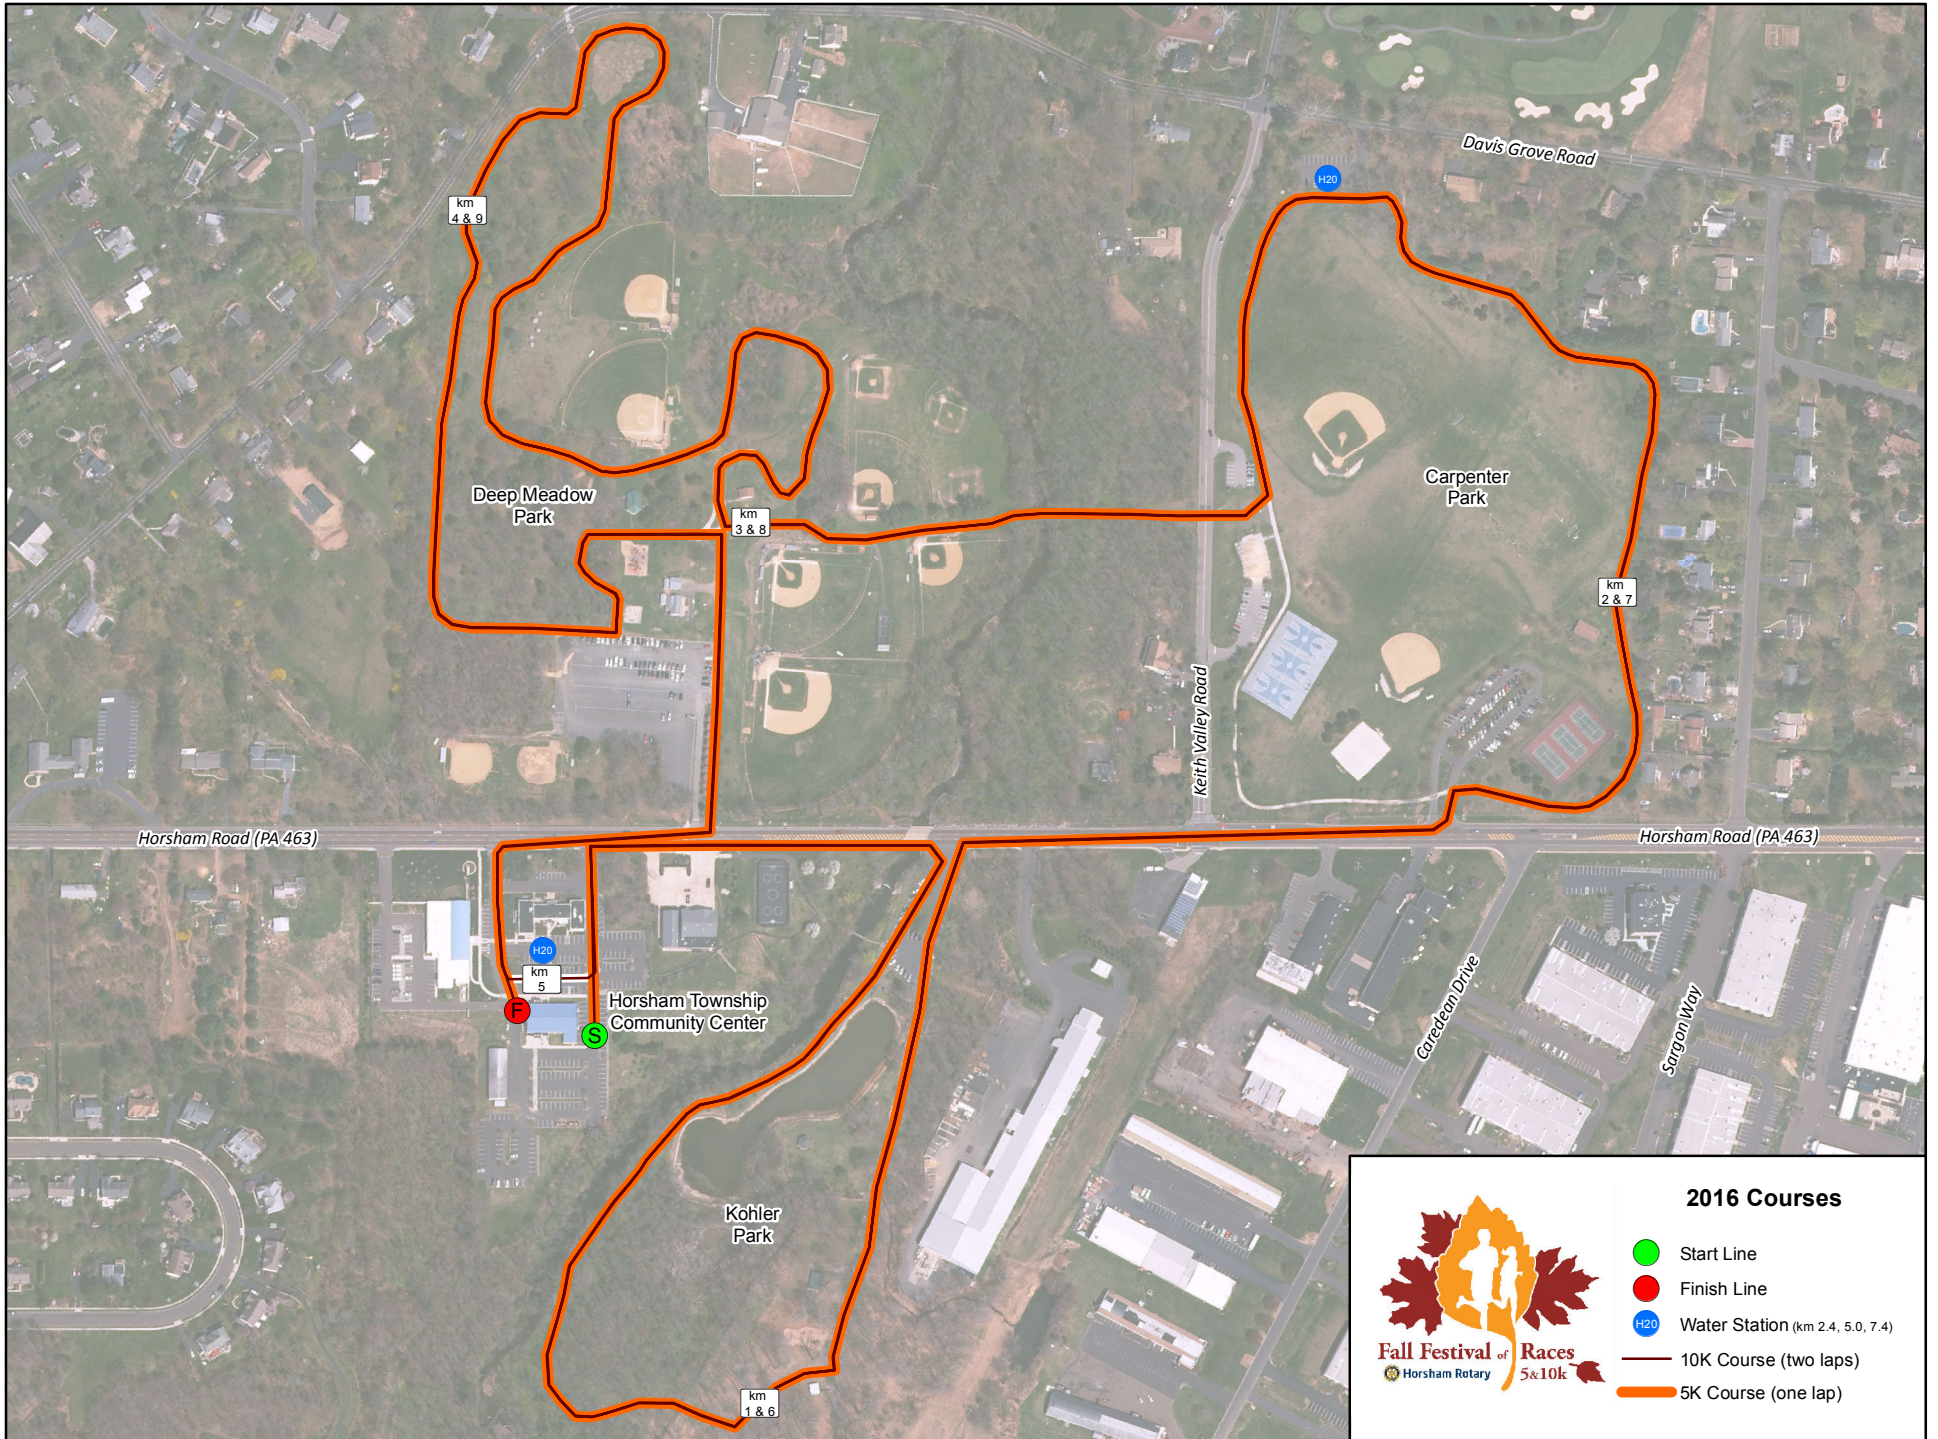

## Race Amenities

- 5K & 10K races professionally timed
- Courses traverse the township trail system in Deep Meadow, Carpenter, and Kohler Parks as well as Horsham Road.
- Long sleeve performance tee shirt for 5k & 10k runners, short sleeve cotton tee shirt for one mile runners
- See maps for water station locations
- Pre and post race activities for the family
- Entertainment, DJ, giveaways, and more

### 10K Run

Start Time: 9:00 am  
Course: USA Track & Field certified course  
Course navigates township trails  
Professionally timed

#### Top 3 Male and Female Runners by Category

Under 9	30-39
10-12	40-49
13-19	50-59
20-29	60-69
	70+

Sunday, October 2, 2016

All courses start and finish at:  
**Horsham Township  
Community Center**  
1025 Horsham Road  
Horsham PA, 19044

**2016 Courses**

- Start Line
- Finish Line
- H<sub>2</sub>O Water Station (km 2.4, 5.0, 7.4)
- 10K Course (two laps)
- 5K Course (one lap)